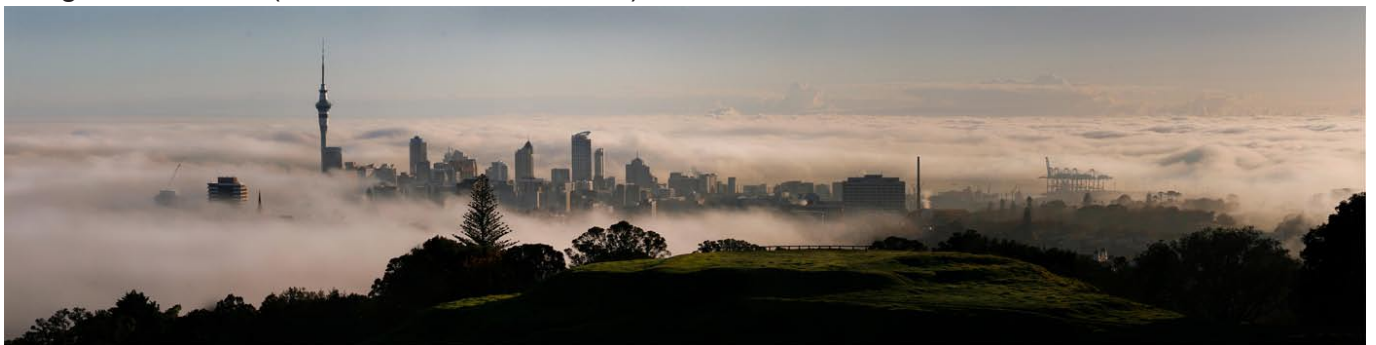

AUCKLAND - MIST

Ghost (Auckland)

*Will print up to 70cm only

Romantic (Orakei, Auckland)

* Will print up to 70cm only

Long White Cloud (from Mt. Eden, Auckland)

Mt. Eden Mist (from Mt. Eden, Auckland)

Domain Mist (Auckland Domain)